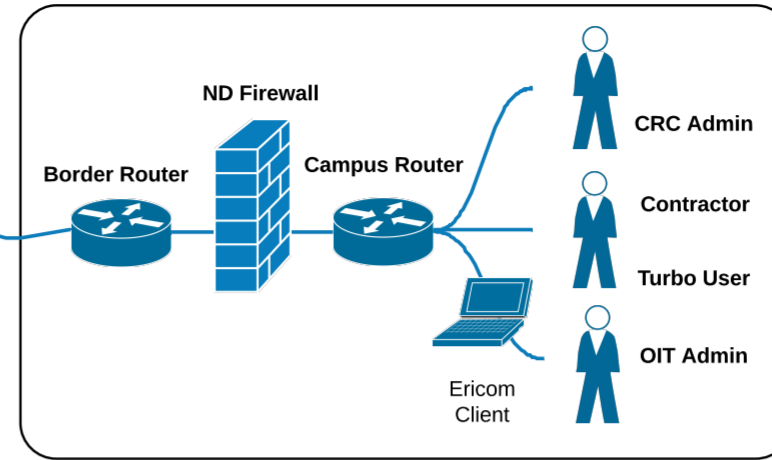

Shared Services

Client Facing

Legend

- SCCM - System Center Configuration Manager
- WSUS - Windows Server Update Service
- NAT - Network Address Translation
- A/D - Active Directory
- - - File Transfer
- Shared Services Project VPC connection
- CRC HPC Connection