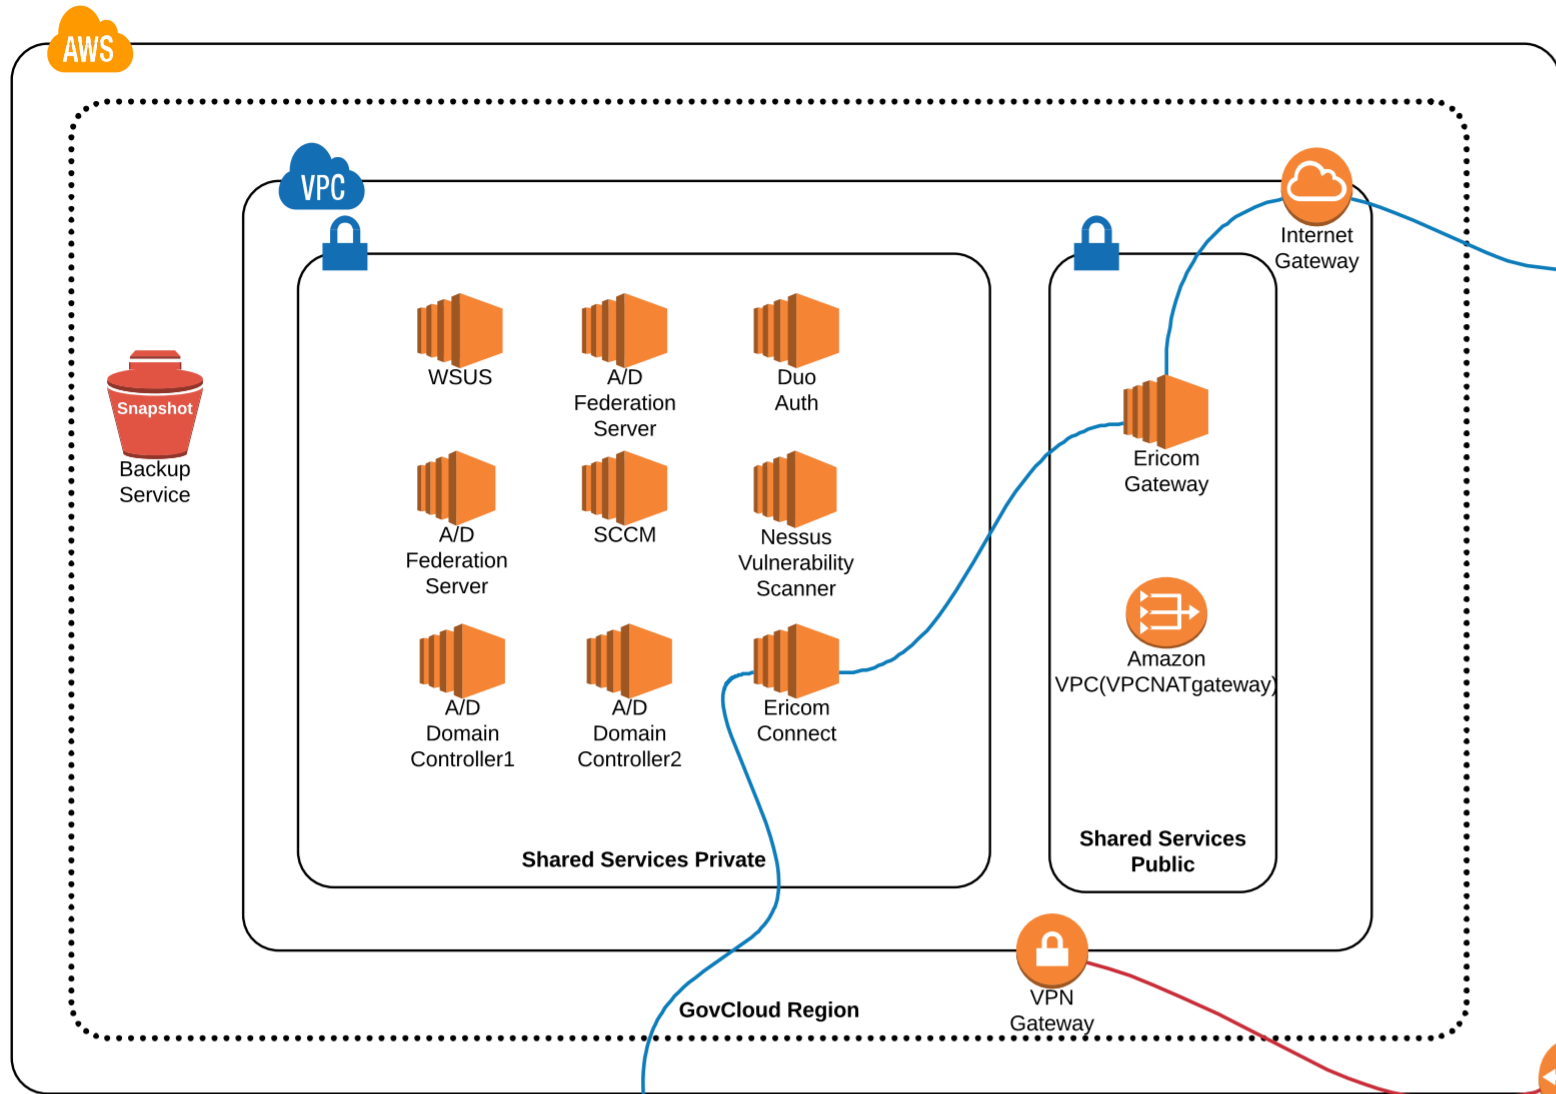

Shared Services

Client Facing

Legend

- SCCM - System Center Configuration Manager
- WSUS - Windows Server Update Service
- NAT - Network Address Translation
- A/D - Active Directory
- - - File Transfer
- Shared Services Project VPC connection
- CRC HPC Connection

Non-Hybrid Project

Hybrid Project

ND Campus (CUI HPC)