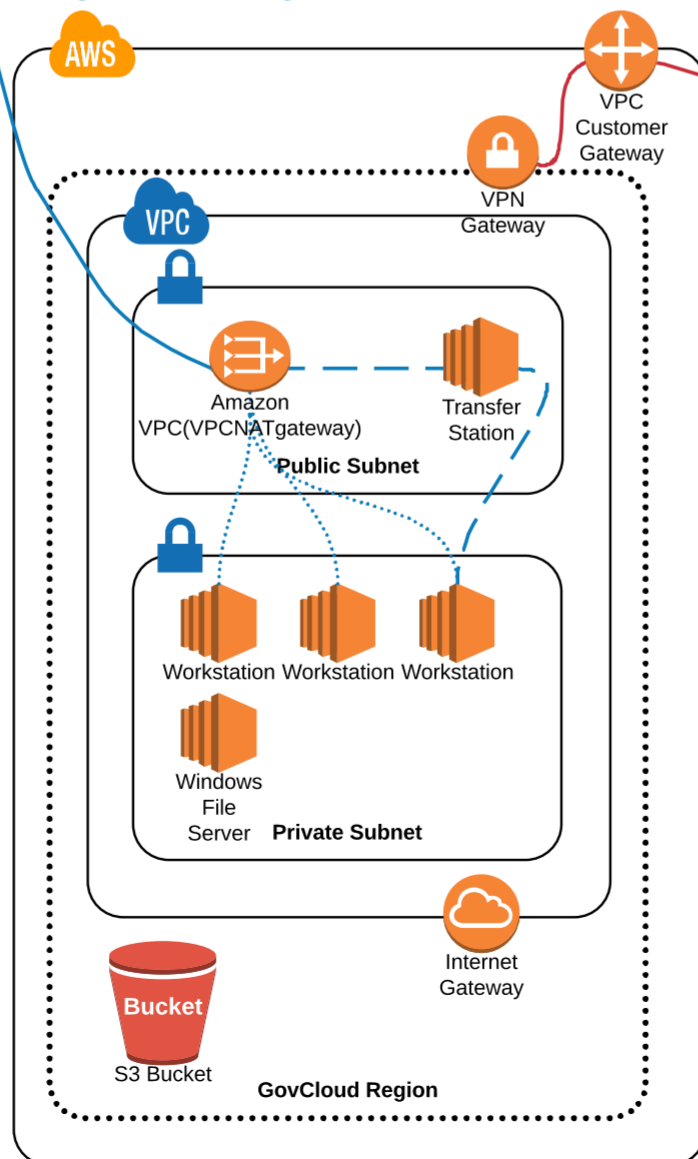

Hybrid Project