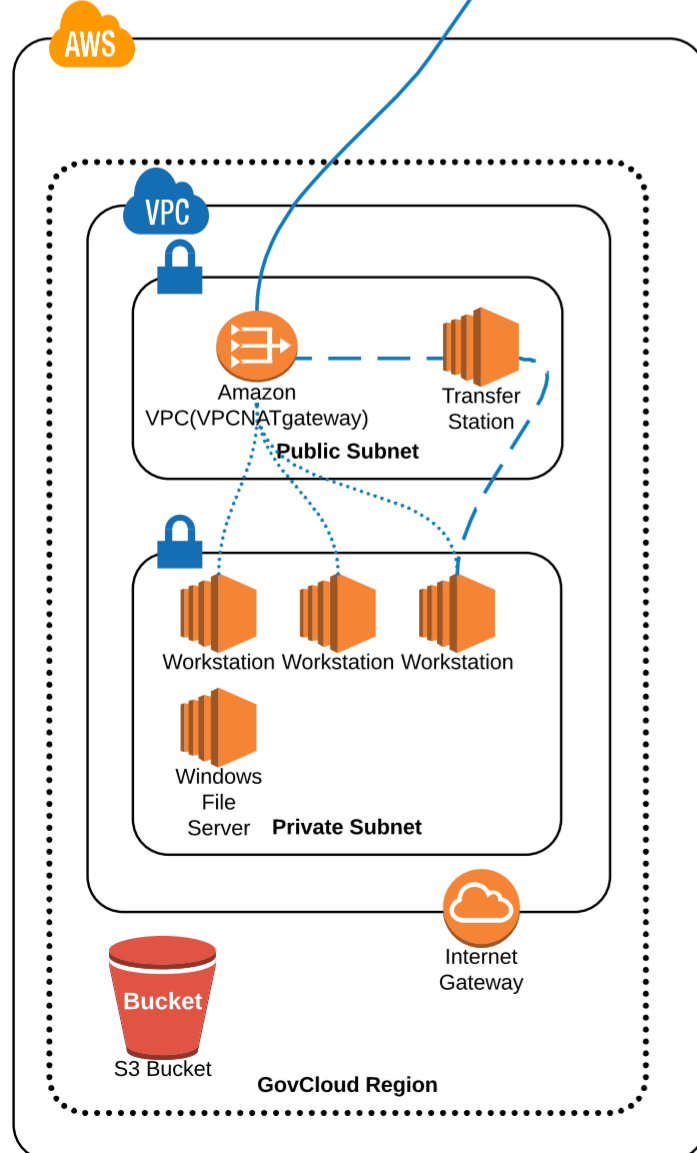

Non-Hybrid Project